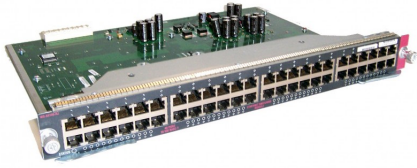

# Cisco WS-X4148-RJ45V Datenblatt

**Cisco WS-X4148-RJ45V Catalyst 4500 Prestandard PoE 10/100, 48-Ports (RJ45)**

**WS-X4148-RJ45V**

Cisco WS-X4148-RJ45V Catalyst 4500 Prestandard PoE 10/100, 48-Ports (RJ45)